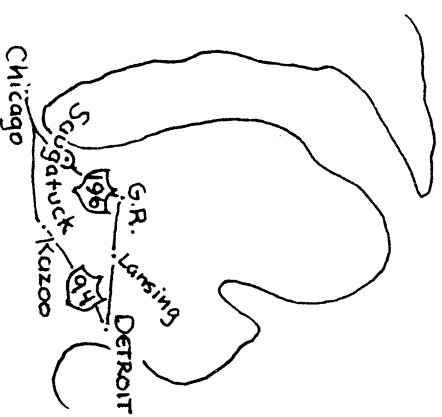

Rosebay Nursery
6394 Old Allegan Rd.
Saugatuck, MI. 49453

Rosebay Nursery

home of

**BIRDIE'S
HAPPY PLANTS™**

2011 - 2012

rosebaynursery.com
birdieshappyplants.com

269-857-4852
FAX 2479

FROM NORTH & EAST

FOLLOW I-196 TO EXIT 41 (Saugatuck-Douglas). TURN RIGHT ON COUNTY ROAD A-2 (Blue Star Highway) Continue 2.4 miles to Old Allegan Rd. Turn left, 1 mi. to ROSE BAY NURSERY.

FROM SOUTH & WEST

FROM I-196 TO EXIT 36. TURN RIGHT ON county rd. A-2. Continue 2.7 mi. to Old Allegan Rd. Turn right, 1 mi. to ROSE BAY NURSERY.

FROM KALAMAZOO AREA

TAKE U.S. 131 NORTH TO M-89 WEST EXIT. FOLLOW M-89 WEST through Allegan and Fennville to county rd. A-2. Turn right, continue 5 mi. to Old Allegan Rd. Turn right again, 1 mi. to ROSE BAY NURSERY.